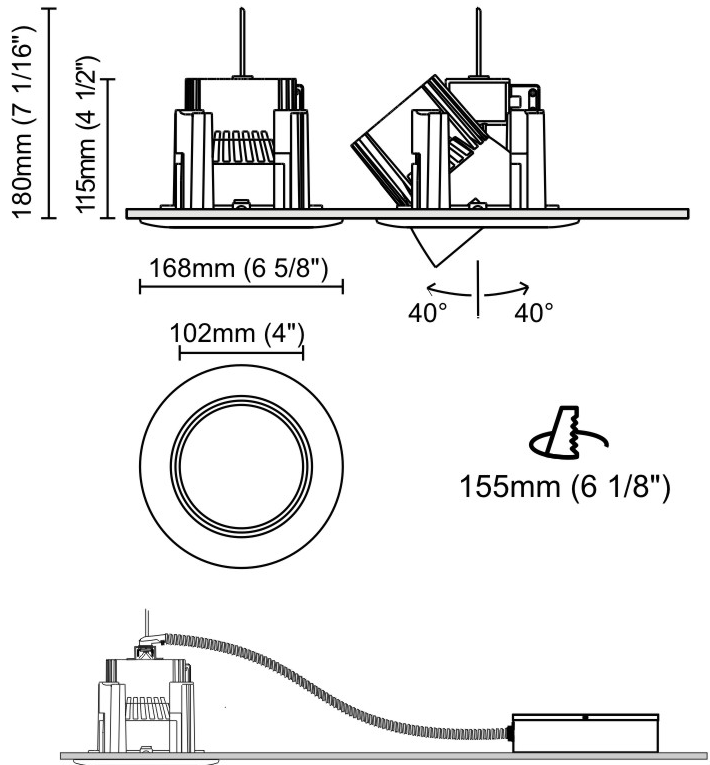

DIXIT RA17 RECESSED

A56019-30K

base number

1. To build a product code in our configurator select the specify button on the base model # product page
2. To build a manual product code on this datasheet choose from the options listed below in blue font and add the suffix to the base model #

GENERAL

Series: Dixit
Subseries: Dixit RA17
Brand: Ivela
Division: Architectural
Mounting Type: Recessed
Mounting Location: Ceiling
Subcategory: Downlight

PHYSICAL

Shape: Round
Diameter (mm): 168
Diameter (in): 6 5/8
Height (mm): 180
Height (in): 7 1/16
Min. Recessing Depth (mm): 180
Min. Recessing Depth (in): 7 1/16
Light Distribution: Adjustable / Direct
Weight (kg): 2
Weight (lbs): 4.40
Diffuser: Clear Polycarbonate
Fixture Finish: MWH
Fixture Material: Aluminum Die Cast

ELECTRICAL

Lamp Type: LED
Total Output Wattage (W): 33
Dimming: Tri-Mode (Non-Dimming and Phase Dimming (120Vac only) and 0-10V Dimming)
Driver Included: No
Driver Location: Recessed Housing
Driver Type: Constant Current - Universal
Driver Class: Class 2
Housing: See Components
Input Voltage (V): 120 - 277
Constant Current (MA): 900

LED

Number of LEDs: 1
Color Temperature (°K): 3000
Max. Delivered Lumen (lm): 3770
CRI: >85 CRI
Lamp Life (hrs): 50000

OPTICAL

Optic°: 30
Upon Request: Optic 17° or 55° (mirror-metallized) / 70° (white)

RATINGS AND CERTIFICATIONS

Certified By: Certified for North American Standards
IP rating: IP20
IK Rating: IK07